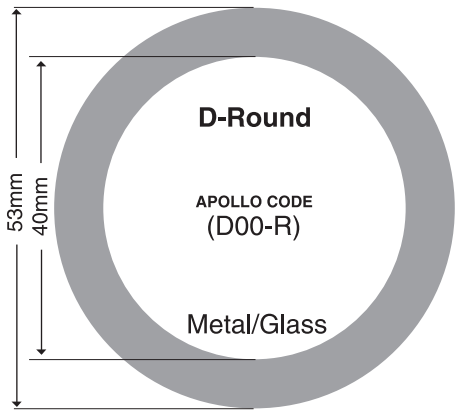

*Also Selecon,
Accent Profile
Aureol Range

*Also Selecon, Acclaim Zoomspot **7**