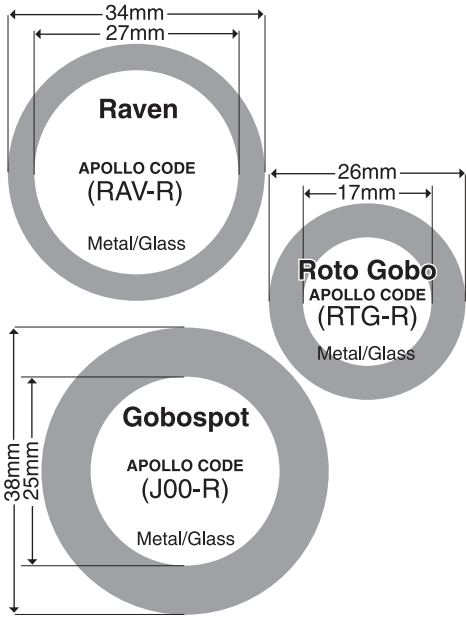

AMERICAN DJ