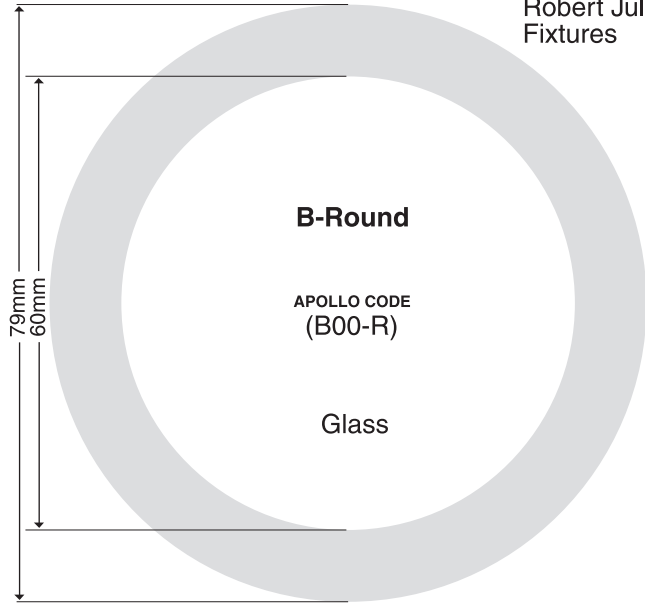

## TIMES SQUARE LIGHTING

# VARI-LITE

# GENERAL SIZES

# GENERAL SIZES

\*Also Selecon,  
Arena Zoomspot;  
Robert Juliat  
Fixtures

\*Also Selecon,  
Accent Profile  
Aureol Range

\*Also Selecon, Acclaim Zoomspot **7**