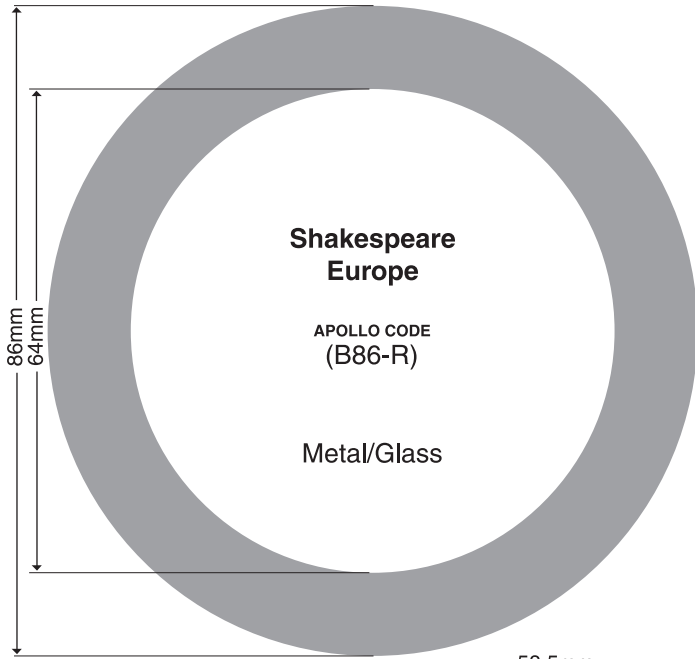

# ALTMAN STAGE LIGHTING • Pattern Sizes