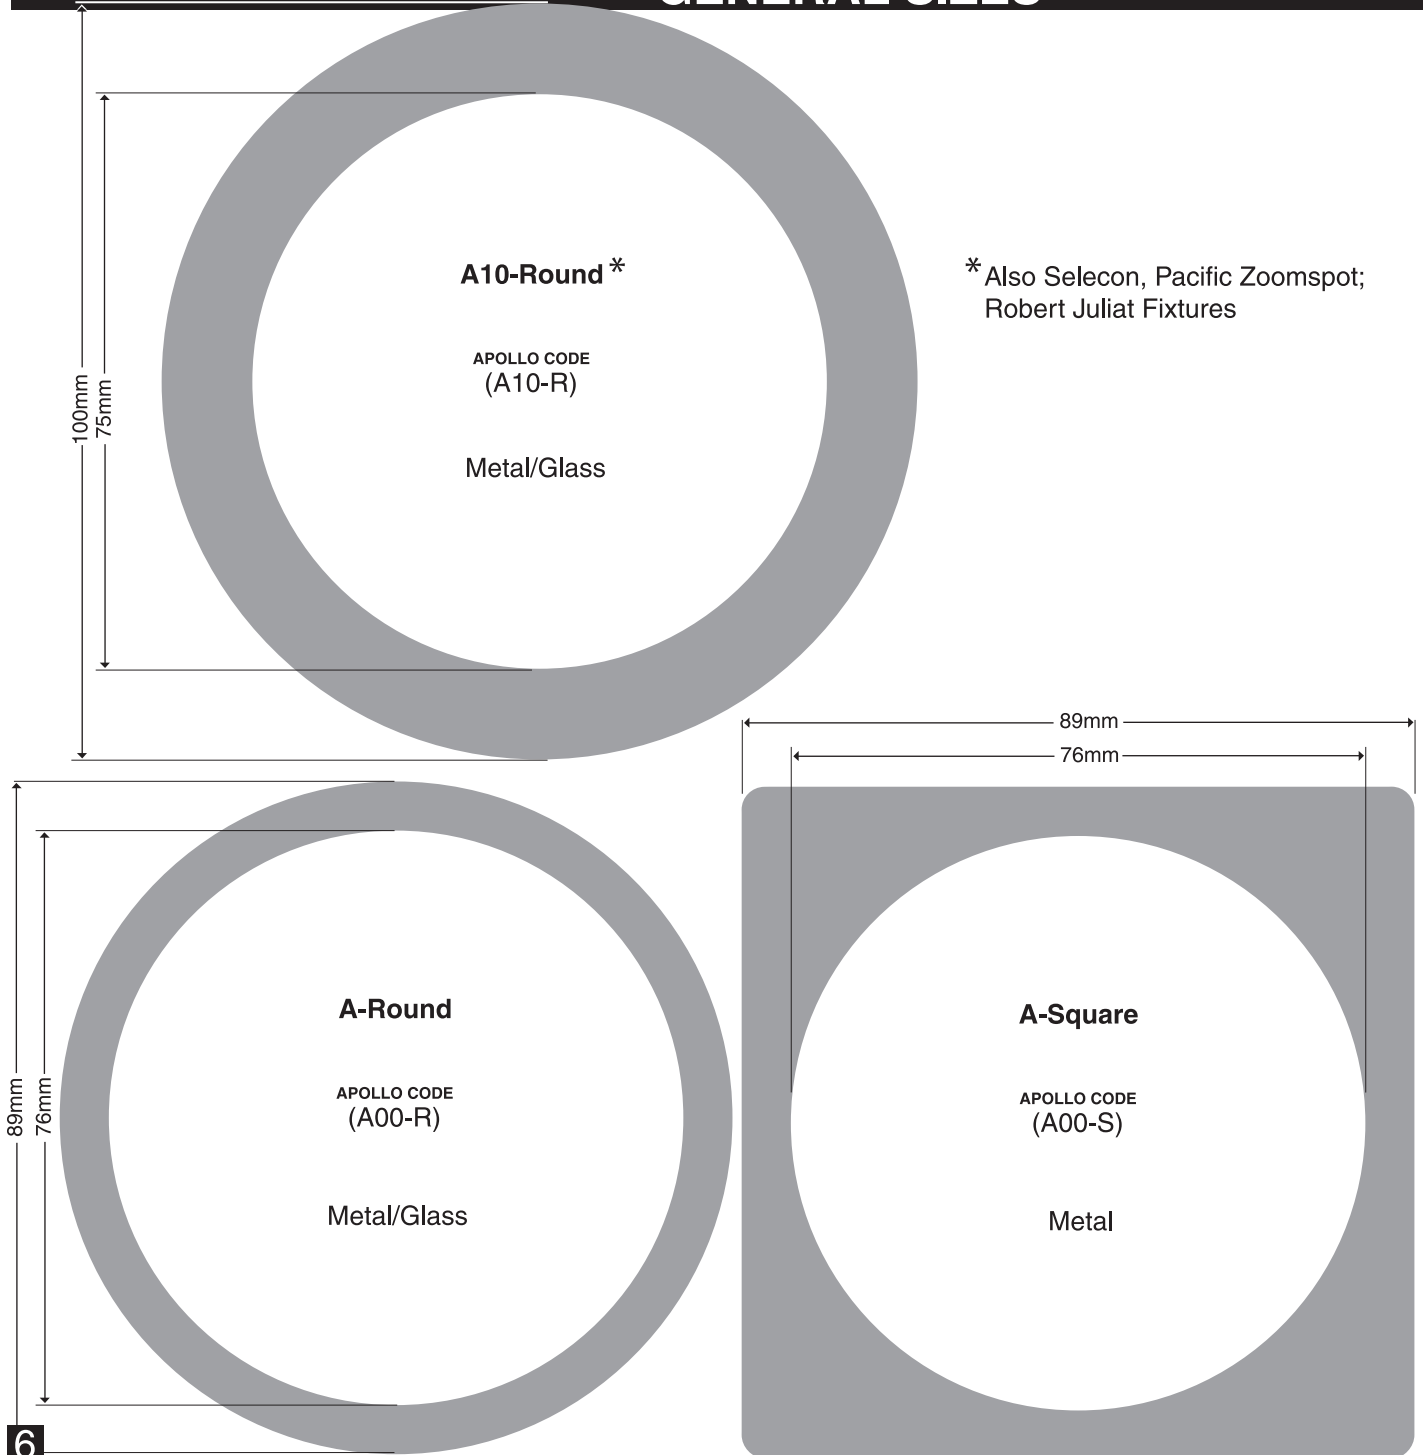

## TECH LIGHTING

# GENERAL SIZES

\*Also Selecon,  
Arena Zoomspot;  
Robert Juliat  
Fixtures

\*Also Selecon,  
Accent Profile  
Aureol Range

\*Also Selecon, Acclaim Zoomspot **7**