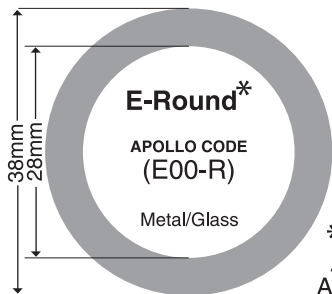

*Also Selecon,
Accent Profile
Aureol Range

*Also Selecon, Acclaim Zoomspot **7**