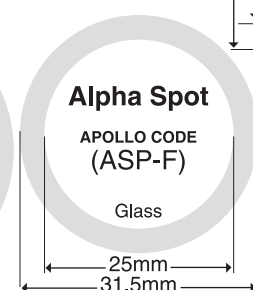

# ALTMAN STAGE LIGHTING • Pattern Sizes