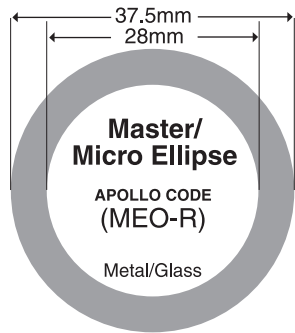

# ALTMAN STAGE LIGHTING • Pattern Sizes