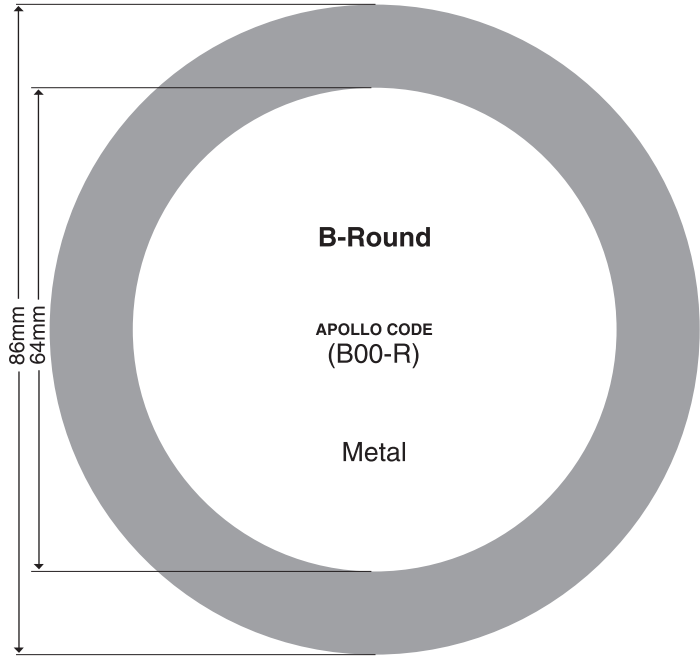

*Also Selecon,
Accent Profile
Aureol Range

*Also Selecon, Acclaim Zoomspot **7**