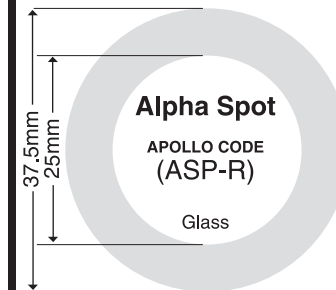

# ALTMAN STAGE LIGHTING • Pattern Sizes