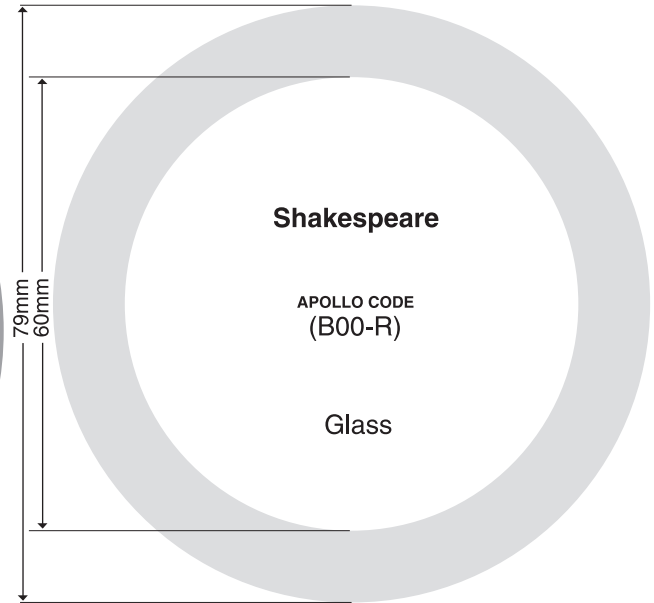

# ALTMAN STAGE LIGHTING • Pattern Sizes