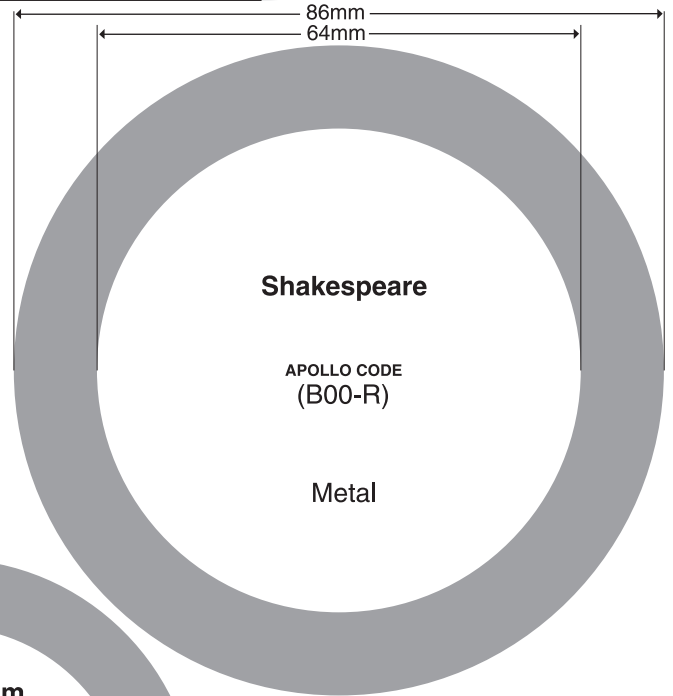

# ALTMAN STAGE LIGHTING • Pattern Sizes

# GENERAL SIZES