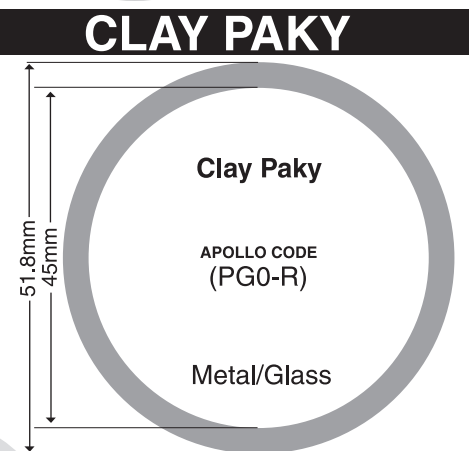

# ALTMAN STAGE LIGHTING • Pattern Sizes

## CLAY PAKY